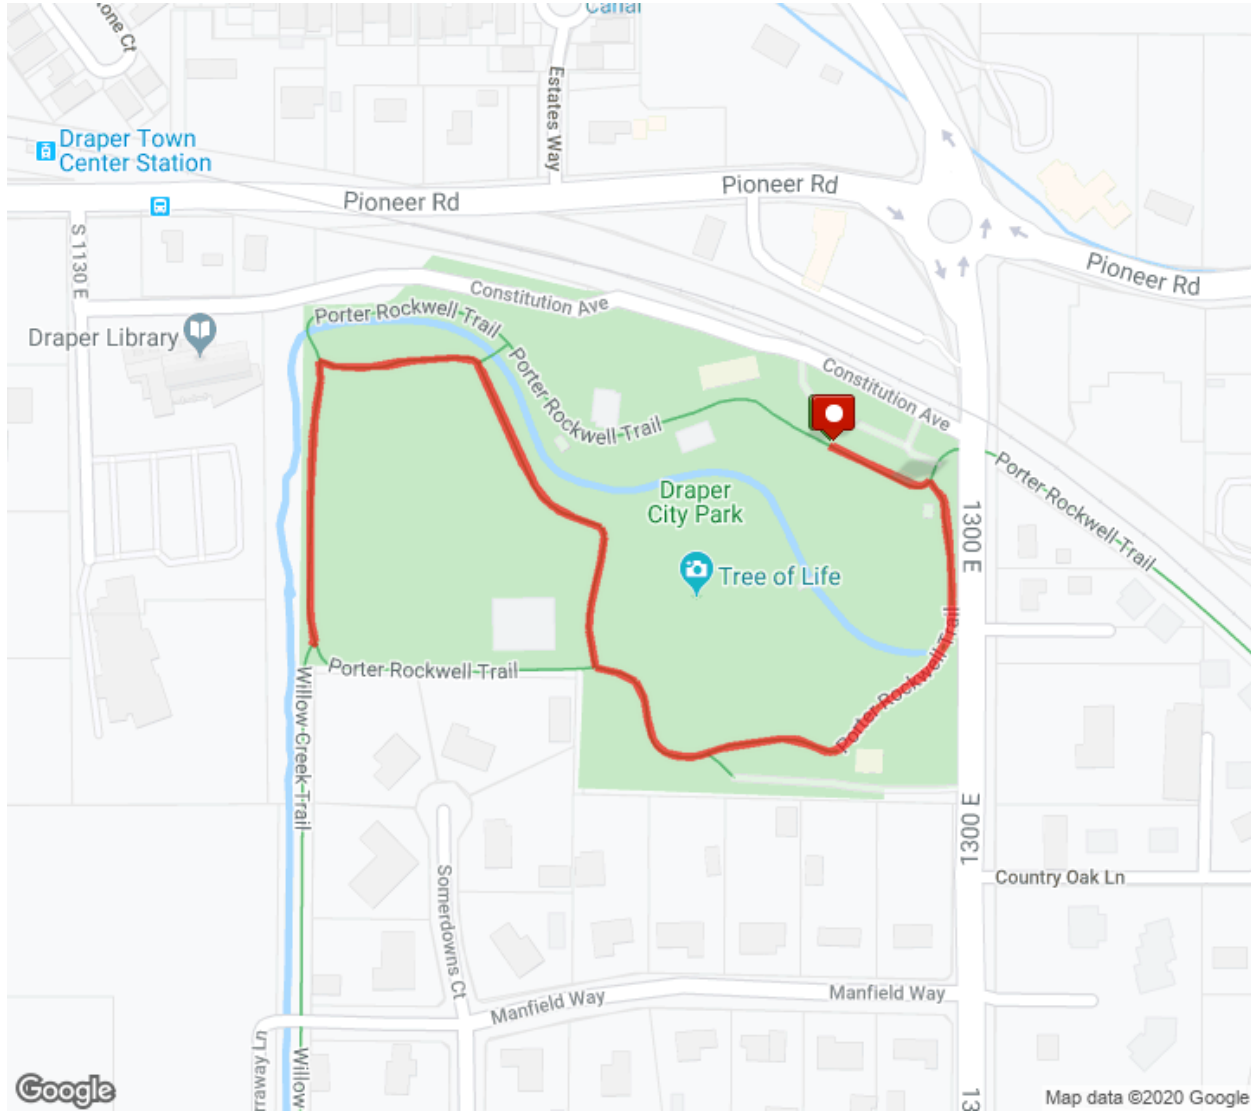

Porters 1 mile

Distance: 1.00 mi

Elevation Gain: 21 ft

Elevation Max: 4,543 ft

Notes

| | |
|----------------|---|
| 0.00 mi | Head southeast on Porter Rockwell Trail |
| 0.04 mi | Turn right to stay on Porter Rockwell Trail |
| 0.11 mi | Head southwest on Porter Rockwell Trail |
| 0.20 mi | Head northwest on Porter Rockwell Trail |
| 0.24 mi | Turn right to stay on Porter Rockwell Trail |
| 0.30 mi | Head northwest on Porter Rockwell Trail |
| 0.36 mi | Turn left to stay on Porter Rockwell Trail |
| 0.38 mi | Head west on Porter Rockwell Trail |
| 0.41 mi | Turn left to stay on Porter Rockwell Trail |
| 0.45 mi | Head south on Porter Rockwell Trail toward Willow Creek Trail |
| 0.50 mi | Turn right onto Willow Creek Trail |
| 0.50 mi | Head northeast on Willow Creek Trail toward Porter Rockwell Trail |
| 0.50 mi | Turn left onto Porter Rockwell Trail |
| 0.57 mi | Head north on Porter Rockwell Trail |
| 0.60 mi | Turn right to stay on Porter Rockwell Trail |
| 0.64 mi | Head east on Porter Rockwell Trail |
| 0.65 mi | Turn right to stay on Porter Rockwell Trail |
| 0.75 mi | Head south on Porter Rockwell Trail |
| 0.77 mi | Turn left to stay on Porter Rockwell Trail |
| 0.85 mi | Head east on Porter Rockwell Trail |
| 0.93 mi | Head north on Porter Rockwell Trail |
| 0.97 mi | Turn left to stay on Porter Rockwell Trail |
| 1.01 mi | Destination |