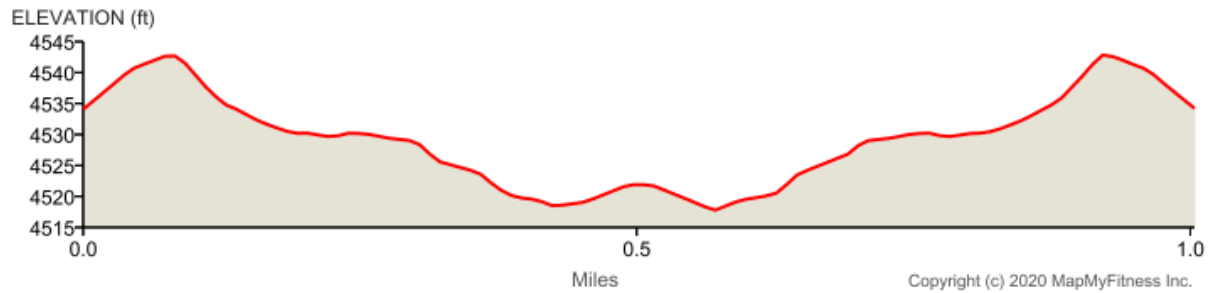

Porters 1 mile

Distance: 1.00 mi

Elevation Gain: 21 ft

Elevation Max: 4,543 ft

Notes

| | |
|----------------|---|
| 0.00 mi | Head southeast on Porter Rockwell Trail |
| 0.04 mi | Turn right to stay on Porter Rockwell Trail |
| 0.11 mi | Head southwest on Porter Rockwell Trail |
| 0.20 mi | Head northwest on Porter Rockwell Trail |
| 0.24 mi | Turn right to stay on Porter Rockwell Trail |
| 0.30 mi | Head northwest on Porter Rockwell Trail |
| 0.36 mi | Turn left to stay on Porter Rockwell Trail |
| 0.38 mi | Head west on Porter Rockwell Trail |
| 0.41 mi | Turn left to stay on Porter Rockwell Trail |
| 0.45 mi | Head south on Porter Rockwell Trail toward Willow Creek Trail |
| 0.50 mi | Turn right onto Willow Creek Trail |
| 0.50 mi | Head northeast on Willow Creek Trail toward Porter Rockwell Trail |
| 0.50 mi | Turn left onto Porter Rockwell Trail |
| 0.57 mi | Head north on Porter Rockwell Trail |
| 0.60 mi | Turn right to stay on Porter Rockwell Trail |
| 0.64 mi | Head east on Porter Rockwell Trail |
| 0.65 mi | Turn right to stay on Porter Rockwell Trail |
| 0.75 mi | Head south on Porter Rockwell Trail |
| 0.77 mi | Turn left to stay on Porter Rockwell Trail |
| 0.85 mi | Head east on Porter Rockwell Trail |
| 0.93 mi | Head north on Porter Rockwell Trail |
| 0.97 mi | Turn left to stay on Porter Rockwell Trail |
| 1.01 mi | Destination |