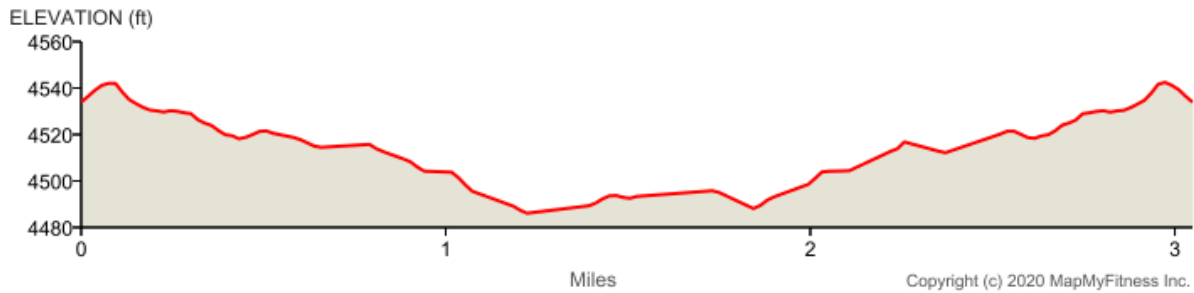

Porters 5k

Distance: 3.05 mi

Elevation Gain: 56 ft

Elevation Max: 4,543 ft

Notes This is an out and back course starting and ending at Draper City Park.

0.00 mi	Head southeast on Porter Rockwell Trail
0.04 mi	Turn right to stay on Porter Rockwell Trail
0.06 mi	Head south on Porter Rockwell Trail
0.11 mi	Head southwest on Porter Rockwell Trail Destination will be on the right
0.20 mi	Head west on Porter Rockwell Trail
0.24 mi	Turn right to stay on Porter Rockwell Trail
0.28 mi	Head north on Porter Rockwell Trail
0.36 mi	Head northwest on Porter Rockwell Trail
0.36 mi	Turn left to stay on Porter Rockwell Trail
0.42 mi	Turn left to stay on Porter Rockwell Trail
0.46 mi	Head south on Porter Rockwell Trail toward Willow Creek Trail
0.51 mi	Slight right onto Willow Creek Trail
0.65 mi	Head south on Willow Creek Trail
0.82 mi	Head west on Willow Creek Trail toward Carraway Ln
1.07 mi	Head west on Willow Creek Trail toward Northrup Cove
1.20 mi	Turn left onto 950 E/S Fort St
1.22 mi	Head south on 950 E/S Fort St toward New Hope Dr
1.40 mi	Head south on 950 E/S Fort St
1.44 mi	Head south on 950 E/S Fort St
1.47 mi	Head south on 950 E/S Fort St
1.50 mi	Head south on 950 E/S Fort St
1.53 mi	Head north on 950 E/S Fort St toward Sainsbury Ct
1.74 mi	Head north on 950 E/S Fort St toward Willow Creek Trail