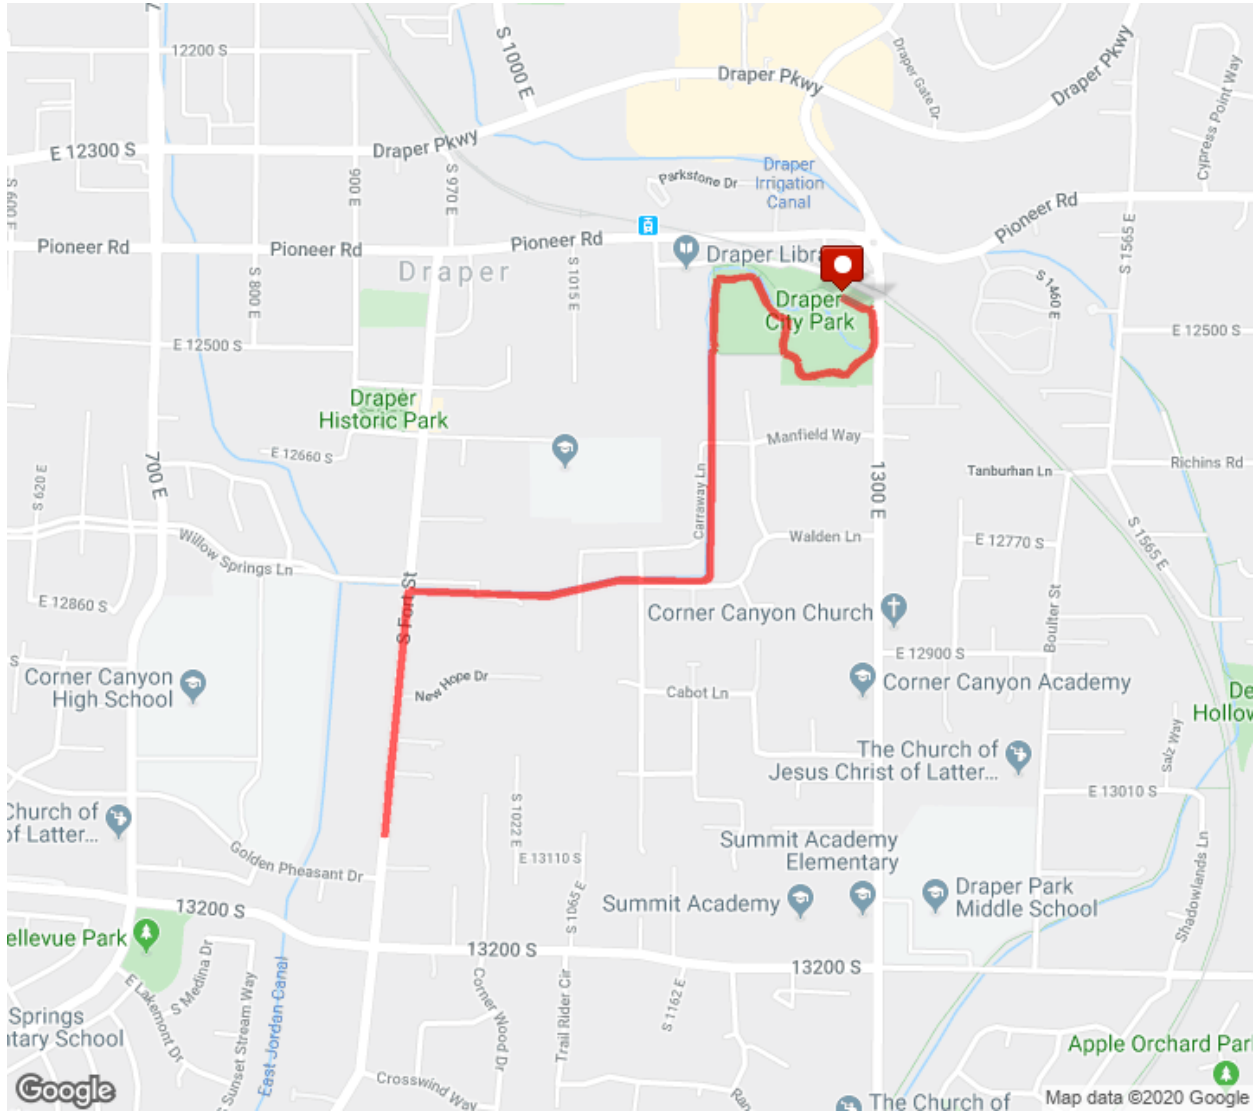

Porters 5k

Distance: 3.05 mi

Elevation Gain: 56 ft

Elevation Max: 4,543 ft

Notes This is an out and back course starting and ending at Draper City Park.

0.00 mi	Head southeast on Porter Rockwell Trail
0.04 mi	Turn right to stay on Porter Rockwell Trail
0.06 mi	Head south on Porter Rockwell Trail
0.11 mi	Head southwest on Porter Rockwell Trail Destination will be on the right
0.20 mi	Head west on Porter Rockwell Trail
0.24 mi	Turn right to stay on Porter Rockwell Trail
0.28 mi	Head north on Porter Rockwell Trail
0.36 mi	Head northwest on Porter Rockwell Trail
0.36 mi	Turn left to stay on Porter Rockwell Trail
0.42 mi	Turn left to stay on Porter Rockwell Trail
0.46 mi	Head south on Porter Rockwell Trail toward Willow Creek Trail
0.51 mi	Slight right onto Willow Creek Trail
0.65 mi	Head south on Willow Creek Trail
0.82 mi	Head west on Willow Creek Trail toward Carraway Ln
1.07 mi	Head west on Willow Creek Trail toward Northrup Cove
1.20 mi	Turn left onto 950 E/S Fort St
1.22 mi	Head south on 950 E/S Fort St toward New Hope Dr
1.40 mi	Head south on 950 E/S Fort St
1.44 mi	Head south on 950 E/S Fort St
1.47 mi	Head south on 950 E/S Fort St
1.50 mi	Head south on 950 E/S Fort St
1.53 mi	Head north on 950 E/S Fort St toward Sainsbury Ct
1.74 mi	Head north on 950 E/S Fort St toward Willow Creek Trail